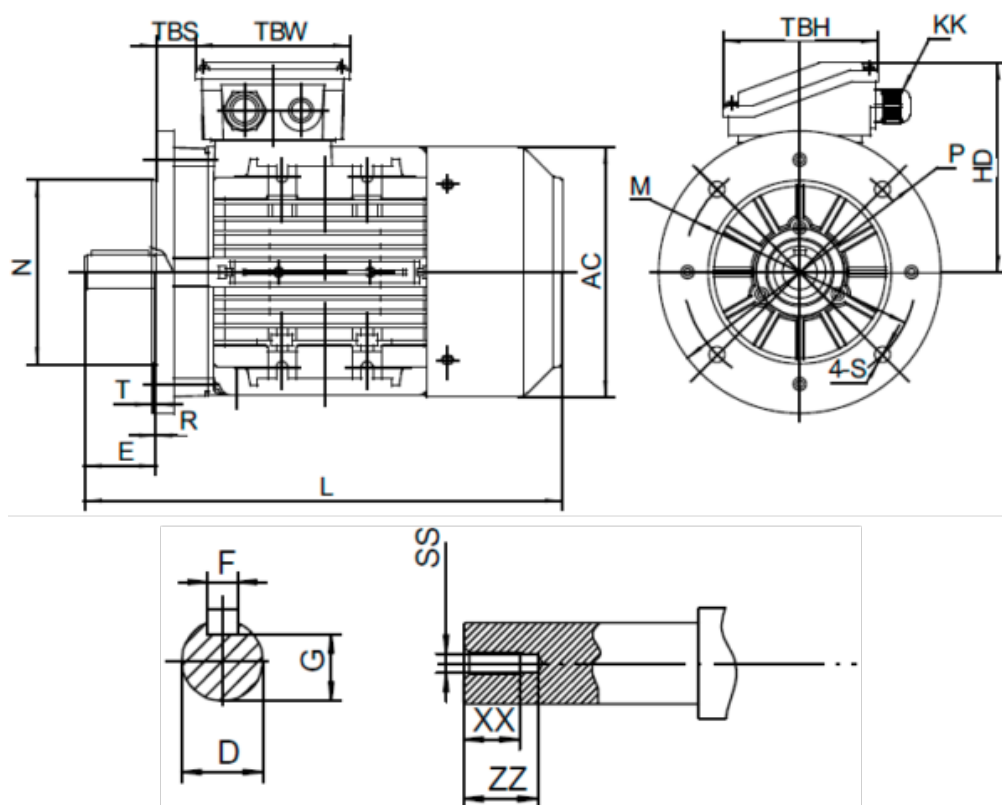

Data Sheet

Article number: 251801500424

Description: Kleedrive T3A 160L-4 15.0kw 1400 rpm
3x400/690V 50 HZ IP55 B5 Eff=92,1%

Measures

AA = 314	L = 616/660	TBH = 148
AC = Ø314	M = Ø300	TBS = 64
AD = 391	N = Ø250	TBW = 148
D = Ø42	P = Ø350	XX = 36
E = 110	R = 0	ZZ = 45
F = 12	S = Ø19	
G = 37	SS = M16	
HD = 231	T = 5	